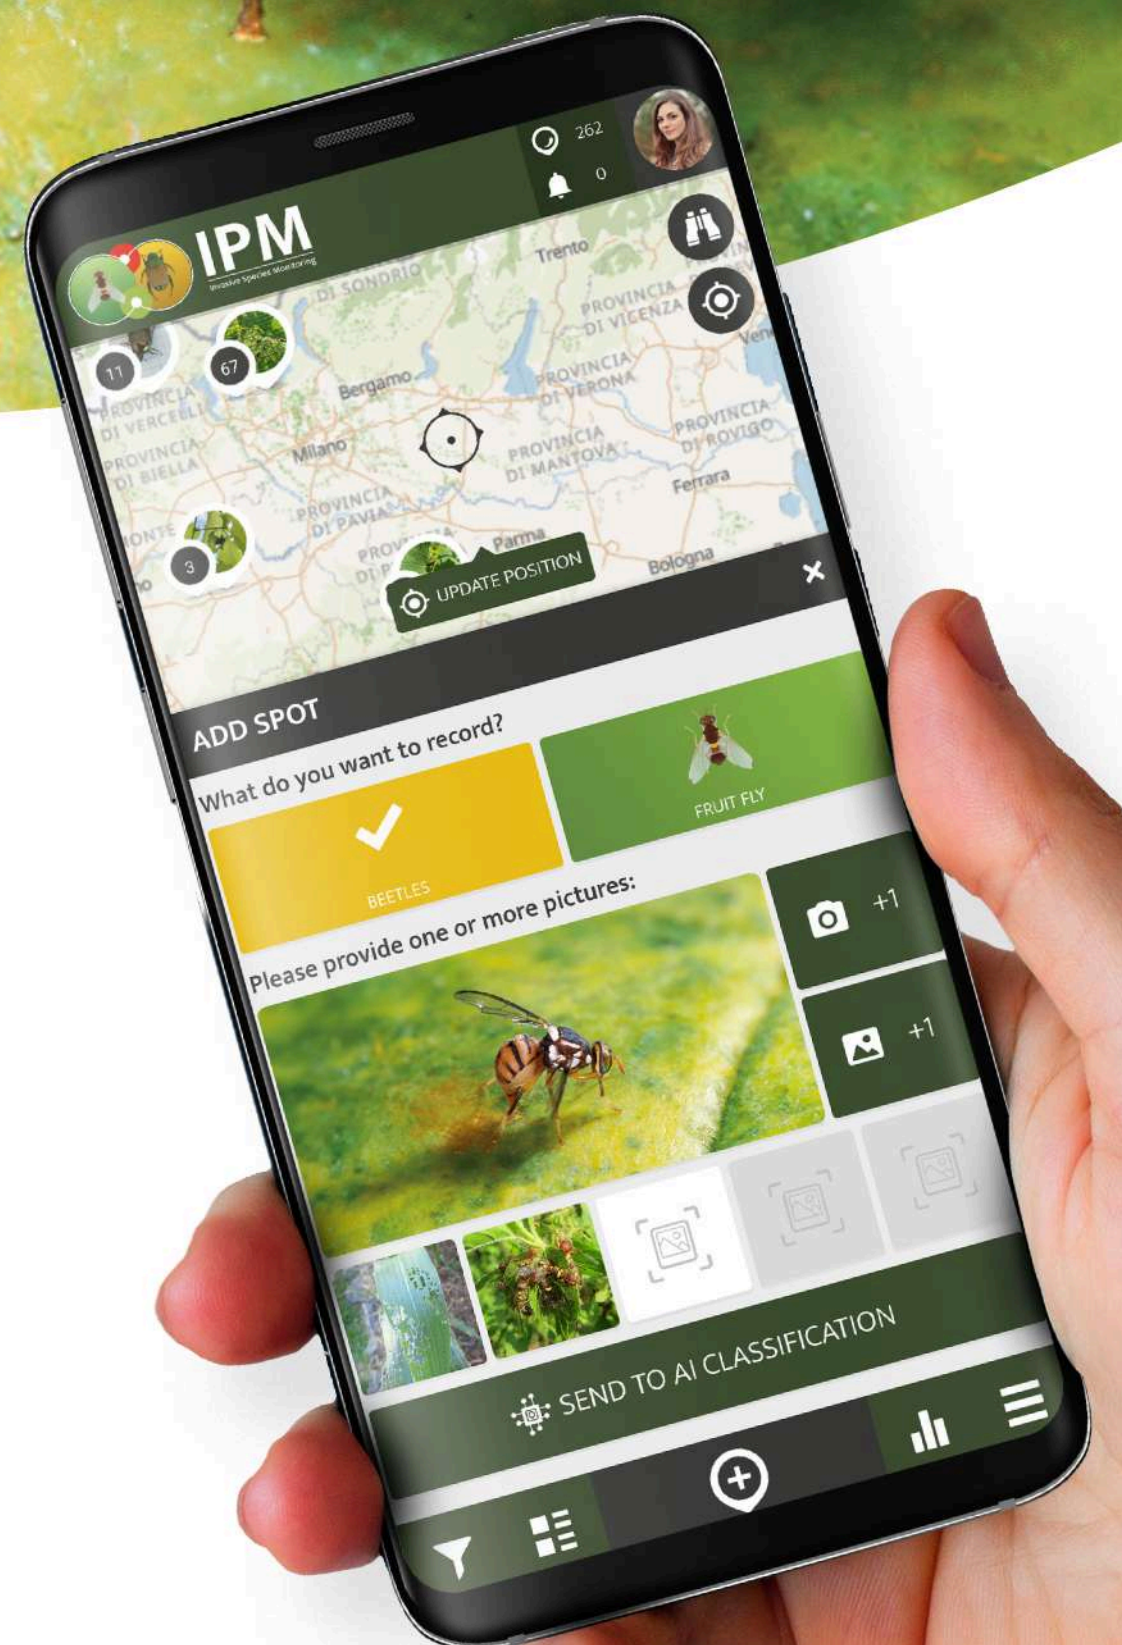

Let's REACT

ORIENTAL FRUIT FLY (*Bactrocera dorsalis*) & PEACH FRUIT FLY (*Bactrocera zonata*)

Join and help prevent the spread
of invasive fruit flies in your region.

REPORT YOUR SIGHTINGS

Take a photo of flies in your area and upload it to your IPM app. Indicate, if you can't identify the species for certain.

SHARE INFORMATION

Select from a menu the host fruits, locations and weather conditions. All this is important background information.

JOIN THE COMMUNITY

Connect with others and become part of a community of scientists, farmers and nature lovers monitoring the spread of flies together.

IPM
Invasive Species Monitoring

GET THE APP